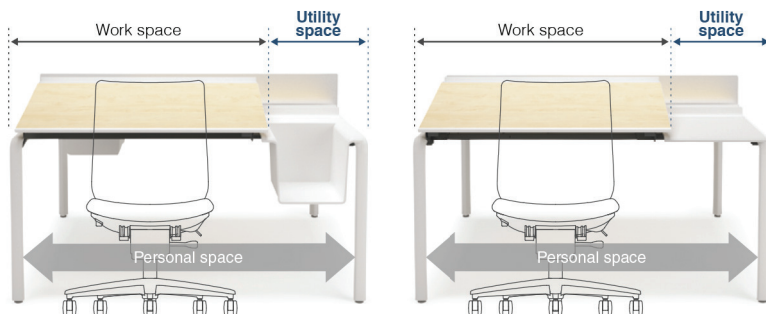

The tilt angle of the desk top can be adjusted to seven levels.
It leads to a better posture with less load on our body.
Compared to a horizontal desk top, as the screen rises the viewing angle improves thus improve
working angle and the eyes become less tired.

Normal Workdesk

UPTIS (with 12degree tilt angle)

- Kawai Laboratory, Waseda University, Kokuyo Collaborative Research
- Comparison of UPTIS (top plate height 720 mm, top plate angle 12 degrees) and general desk (top plate height 720 mm,
horizontal top plate with top plate angle 0 degree)
- N = 16, comparison of average values, p < 0.1

Variation

Basket Type

Tray Type

UPTIS is best use for Workspace such as PC work whereby
require long hours of working with the PC.
The table allow more personal space and compartment
for putting personal belongings and accessories.

There are 2 types of basket and tray type
By setting up a utility space next to the seat,
It creates a comfortable distance between the your colleague
beside you.
Tray type can also be used with a wagon.