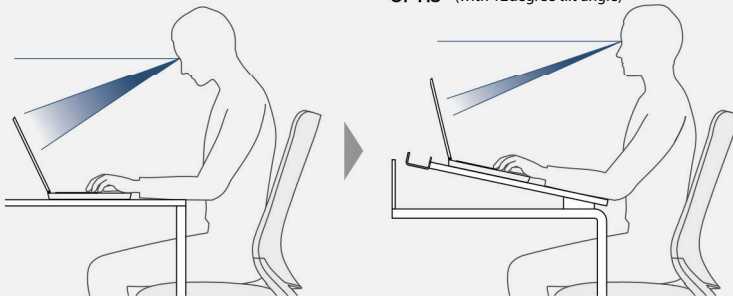

Keep your mind upward with a body-friendly posture. Angle-adjustable workstation to support posture and improve well-being.

UPTIS derived from ergonomics and actual situation survey,
A comfortable work desk that satisfy both body and heart.

The tilt angle of the desk top can be adjusted to seven levels.
It leads to a better posture with less load on our body.
Compared to a horizontal desk top, as the screen rises the viewing angle improves thus improve
working angle and the eyes become less tired.

Normal Workdesk

UPTIS (with 12degree tilt angle)

- Kawai Laboratory, Waseda University, Kokuyo Collaborative Research
- Comparison of UPTIS (top plate height 720 mm, top plate angle 12 degrees) and general desk (top plate height 720 mm,
horizontal top plate with top plate angle 0 degree)
- N = 16, comparison of average values, p < 0.1