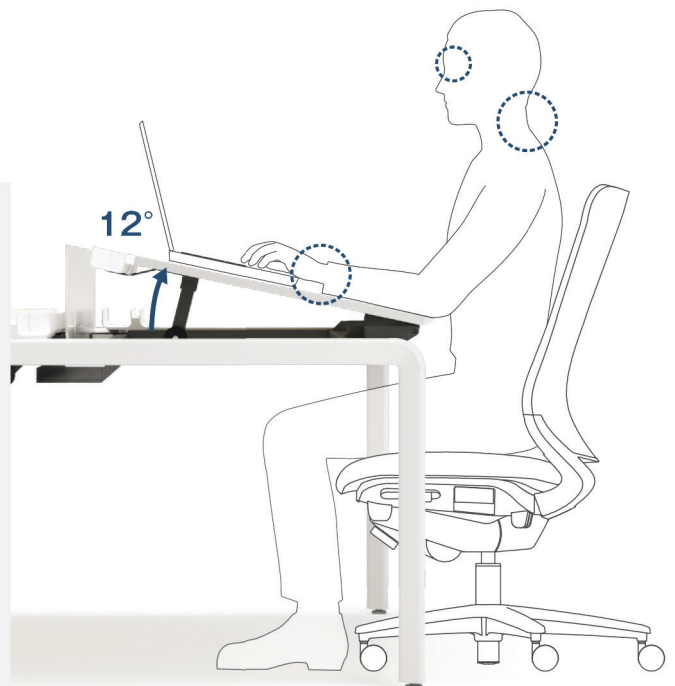

KOKUYO

UPTIS

アップティス

2019 New

5月発売予定

オフィス家具 & 文具

Keep your mind upward with a body-friendly posture. Angle-adjustable workstation to support posture and improve well-being.

UPTIS derived from ergonomics and actual situation survey,
A comfortable work desk that satisfy both body and heart.

The tilt angle of the desk top can be adjusted to seven levels.
It leads to a better posture with less load on our body.
Compared to a horizontal desk top, as the screen rises the viewing angle improves thus improve
working angle and the eyes become less tired.

Normal Workdesk

UPTIS (with 12degree tilt angle)

- Kawai Laboratory, Waseda University, Kokuyo Collaborative Research
- Comparison of UPTIS (top plate height 720 mm, top plate angle 12 degrees) and general desk (top plate height 720 mm,
horizontal top plate with top plate angle 0 degree)
- N = 16, comparison of average values, p < 0.1

Variation

Basket Type

Tray Type

UPTIS is best use for Workspace such as PC work whereby
require long hours of working with the PC.
The table allow more personal space and compartment
for putting personal belongings and accessories.