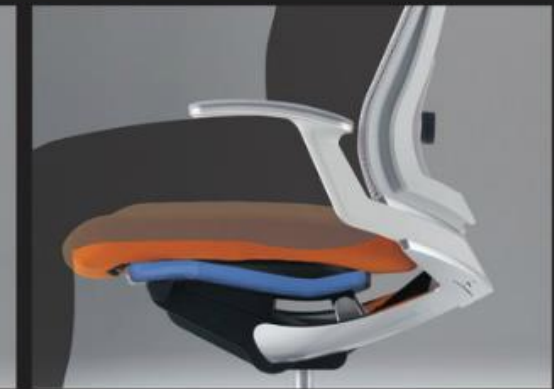

FIRST WIRE LUMBAR SUPPORT TECHNOLOGY

CUTTING EDGE DESIGN

The key component of that functionality is the use of wire. The singular-coiled wire technology takes the idea of customization to the next level, offering the user far more precise support, unparalleled within the industry.

WIRE LUMBAR SUPPORT

By turning the knob to clockwise direction to increase the tension of the wire, thus provide a firmer support at the Lumbar area.

The red lines indicate the wire is not tension.

The red lines shown when the wire is tension.

SEAT PAN SUPPORT

The seat pan can be decline to support the pelvis weight.

3 degree angle of declination

Underneath seat cushion to reinforce better sitting posture.

ARMREST

Armrest rest pad can be slide back for better support when typing.