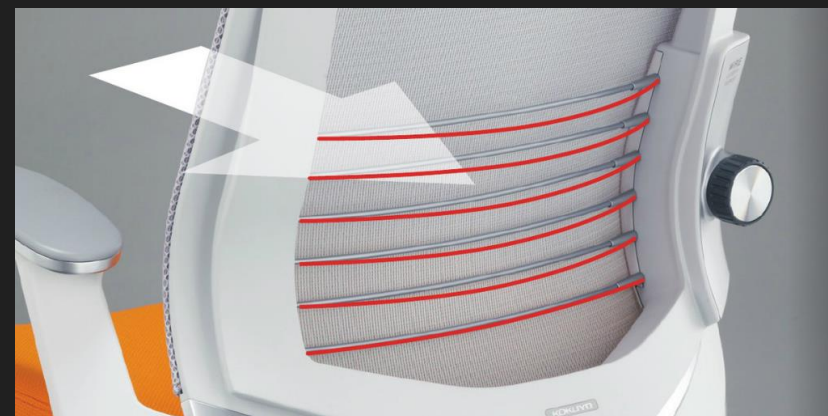

FIRST WIRE LUMBAR SUPPORT TECHNOLOGY

CUTTING EDGE DESIGN

The key component of that functionality is the use of wire. The singular-coiled wire technology takes the idea of customization to the next level, offering the user far more precise support, unparalleled within the industry.

WIRE LUMBAR SUPPORT

By turning the knob to clockwise direction to increase the tension of the wire, thus provide a firmer support at the Lumbar area.

The red lines indicate the wire is not tension.

The red lines shown when the wire is tension.

SEAT PAN SUPPORT

The seat pan can be decline to support the pelvis weight.

3 degree angle of declination

Underneath seat cushion to reinforce better sitting posture.

ARMREST

Armrest rest pad can be slide back for better support when typing.