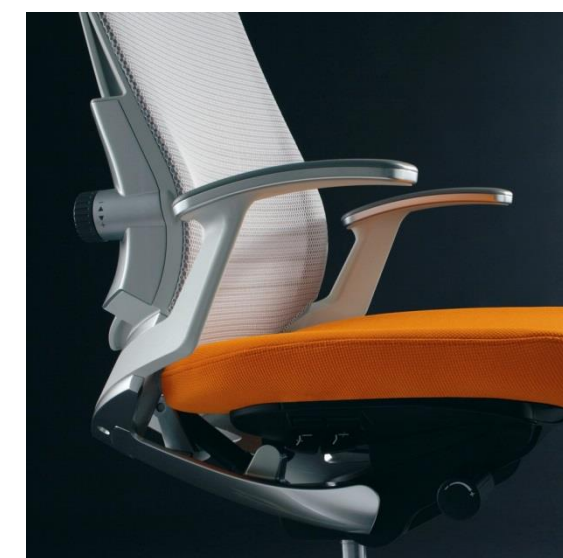

KOKUYO

INSPIRE

PAVING THE FUTURE.

The chair directly addresses the growing trend toward multi-device working and free address seating. To this end, a new mechanism posture support seat was designed to eliminate anti-forward leaning postures. The forward tilt support function allows the user to adjust the angle to align the torso and thigh for a well-balance posture position.

INSPIRE

We inspire INSPINE, the first lumbar support chair that uses wire.
Designed by KOKUYO in-house designer, Kazutaka Oki,
INSPINE heralds the launch of an industry first – wire lumbar support technology.

FIRST WIRE LUMBAR SUPPORT TECHNOLOGY

CUTTING EDGE DESIGN

The key component of that functionality is the use of wire. The singular-coiled wire technology takes the idea of customization to the next level, offering the user far more precise support, unparalleled within the industry.

WIRE LUMBAR SUPPORT

By turning the knob to clockwise direction to increase the tension of the wire, thus provide a firmer support at the Lumbar area.

The red lines indicate the wire is not tension.

The red lines shown when the wire is tension.