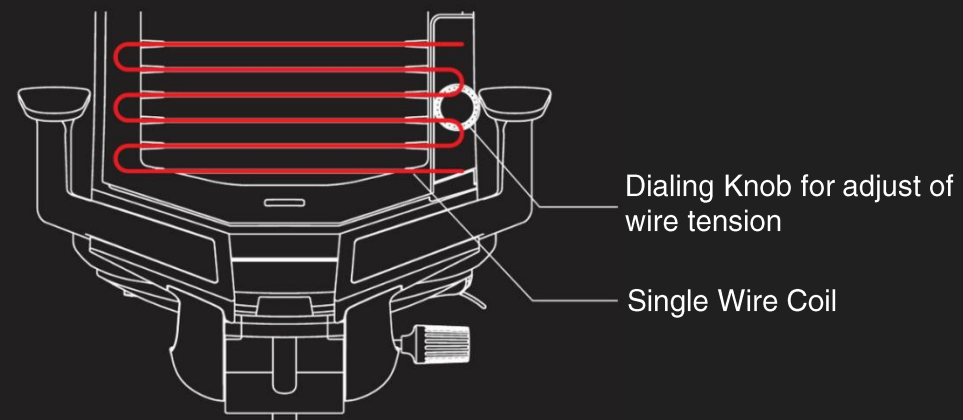

FIRST WIRE LUMBAR SUPPORT TECHNOLOGY

CUTTING EDGE DESIGN

The key component of that functionality is the use of wire. The singular-coiled wire technology takes the idea of customization to the next level, offering the user far more precise support, unparalleled within the industry.

WIRE LUMBAR SUPPORT

By turning the knob to clockwise direction to increase the tension of the wire, thus provide a firmer support at the Lumbar area.

The red lines indicate the wire is not tension.

The red lines shown when the wire is tension.