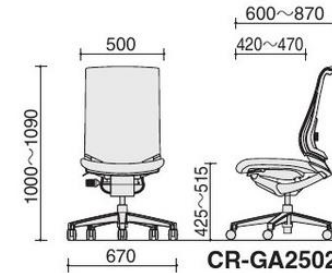

CR-GA2505
High-back with headrest
and Fixed Armrest

CR-GA2505
High-back with headrest
and Fixed Armrest

CR-GA2513
Mid-back With
Adjustable Armrest

CR-GA2503
Mid-back With Fixed
Armrest

CR-GA2502
Mid-back Without
Adjustable Armrest

CR-GA2511
Low-back With
Adjustable Armrest

CR-GA2501
Low-back With Fixed
Armrest

CR-GA2500
Low-back Without
Adjustable Armrest

Dimensions

With Adjustable Armrest

With Fixed Armrest

With Adjustable Armrest

With Fixed Armrest