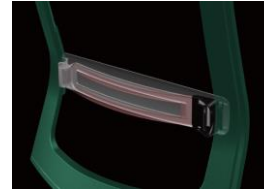

Looks that Last.

ENTRY's design may be simple, but it offers beyond simplicity. It is designed for the sake of every day's use that couple with slick looking back frame, highly define lumbar support technology and functions that make ENTRY the chair to look out for.

ENTRY comes with 2 different back frame colors selections to match your office look and spice up the environment, the look that truly last.

The Everyday Chair.

The task is to designed a chair that is functional, stylist and yet make economical sense. We reckon that, a quality chair need to last us for a long time but at the same time pack with all finest quality to suit our daily usage.

ENTRY combines with innovation and comfort support, with the look that last and more than you ever ask for from any work chair in its price category.

Specifications

Lumbar Support

The lumbar support can be adjust in 3 different levels to fit comfortably according to the curve of the spine, thus, provide additional support to lower part of the back.

The height of the lumbar support can also be adjusted (interval : 100mm)

Synchronized Mechanism

Synchronized Mechanism
Adjusts the angle between the backrest and the seat for optimum comfort.

Adjustable Seat Height